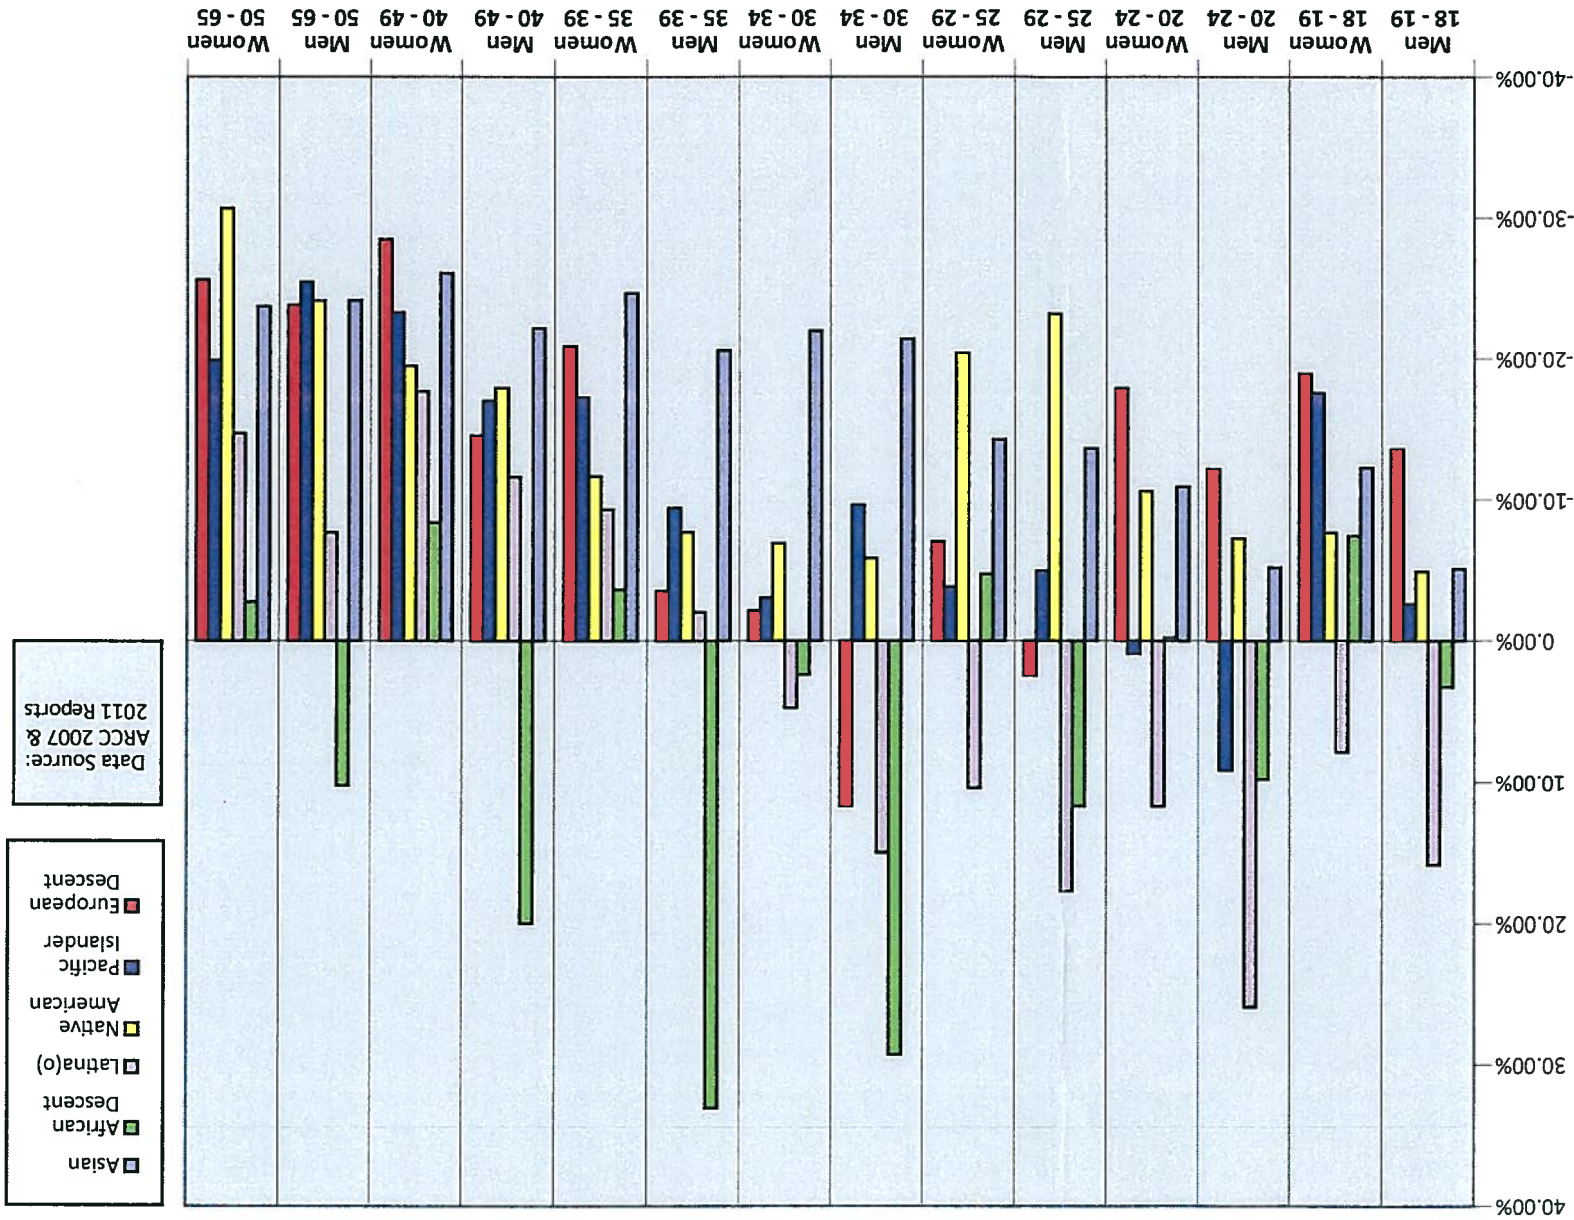

Guess Who's Missing?

Gone from California's Community Colleges

Loss of Access Since 2004 by Age, Ethnicity and Gender

Don't Be Next!
www.ccsf.edu/SSTF

The California Community Colleges Missing Student Project Statue

Student Participation Rate By Population
 Loss | Gain